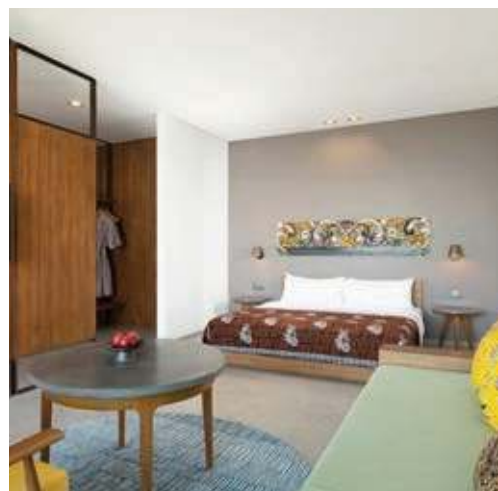

dialog

BANYUWANGI

Fact Sheet

Dialog Banyuwangi is a resort hotel with a unique union of modern design and traditional Javanese culture, displayed in each of its 116 deluxe rooms and suites, and throughout the property. Built on an area of more than 15,000 sqm, the hotel features traditional Indonesian and Banyuwangi fabrics and artwork that reflect the unique culture of its location. Dining, leisure and wellness facilities ensure a comfortable retreat as guests fully indulge in the attractions of the destination.

Accommodation

All 116 rooms are modern in design, combining stylish simplicity with exceptional comfort and convenience. The hotel houses 60 Deluxe and 32 Ocean Deluxe Rooms, each 36 sqm in size, with an open-concept layout that flows seamlessly from bedroom to bathroom to private balcony with a daybed. The room features include a desk, a small sofa and a floor-to-ceiling window for maximum natural light.

In addition, there are 24 Suites (56 sqm) that provide a great sense of space and luxury. The Suites feature a bright lounge area with a sofa and armchair, and a separate bathroom with a bathtub, rain shower and two wash basins. All Suites and Ocean Deluxe Rooms enjoy unobstructed beach and ocean views.

All rooms are non-smoking. However, smoking is permitted on the balcony and outdoors.

Room Features & Amenities		Additional In-Suite Amenities
King-size or Twin Beds	Telephone	42-inch LCD TV
Balcony with Daybed	Rain Shower	Bathtub
32-inch LCD TV	Coffee & Tea-making Facilities	Him and Her Bathroom Vanities
Cable Television	Complimentary Bottled Water	Sofa Bed
High-speed Wifi Connectivity	Bathrobe and Slippers	Ocean View
Safety Deposit Box	Bathroom Amenities	
Torch Light	Hair Dryer, Ironing Board (on request)	